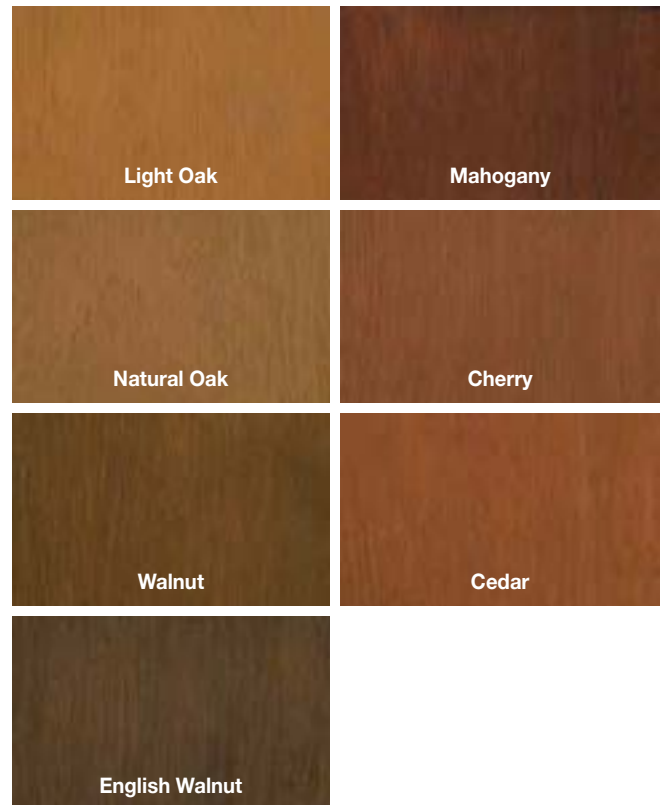

Classic-Craft® Mahogany Collection™

Note: Finish colors may vary from an actual application due to fluctuations in finishing or printing. See page 261 for important product details that may help with your purchase decision.