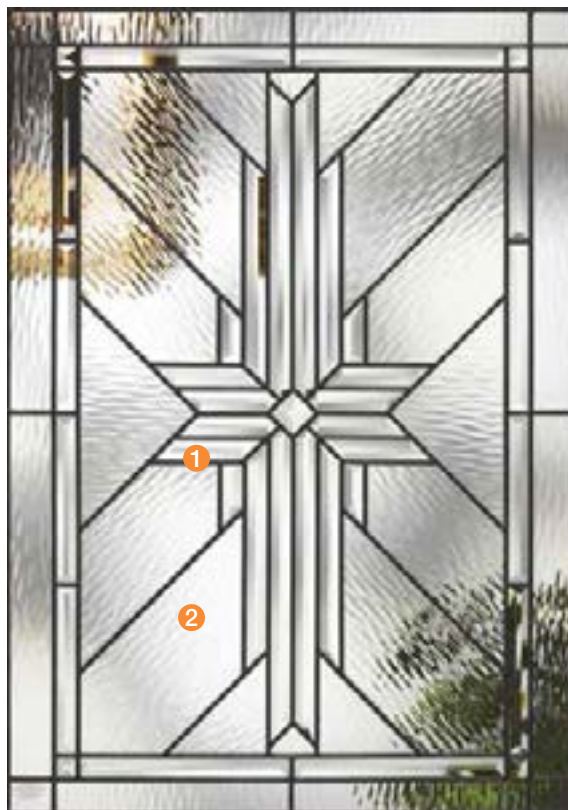

Black Nickel