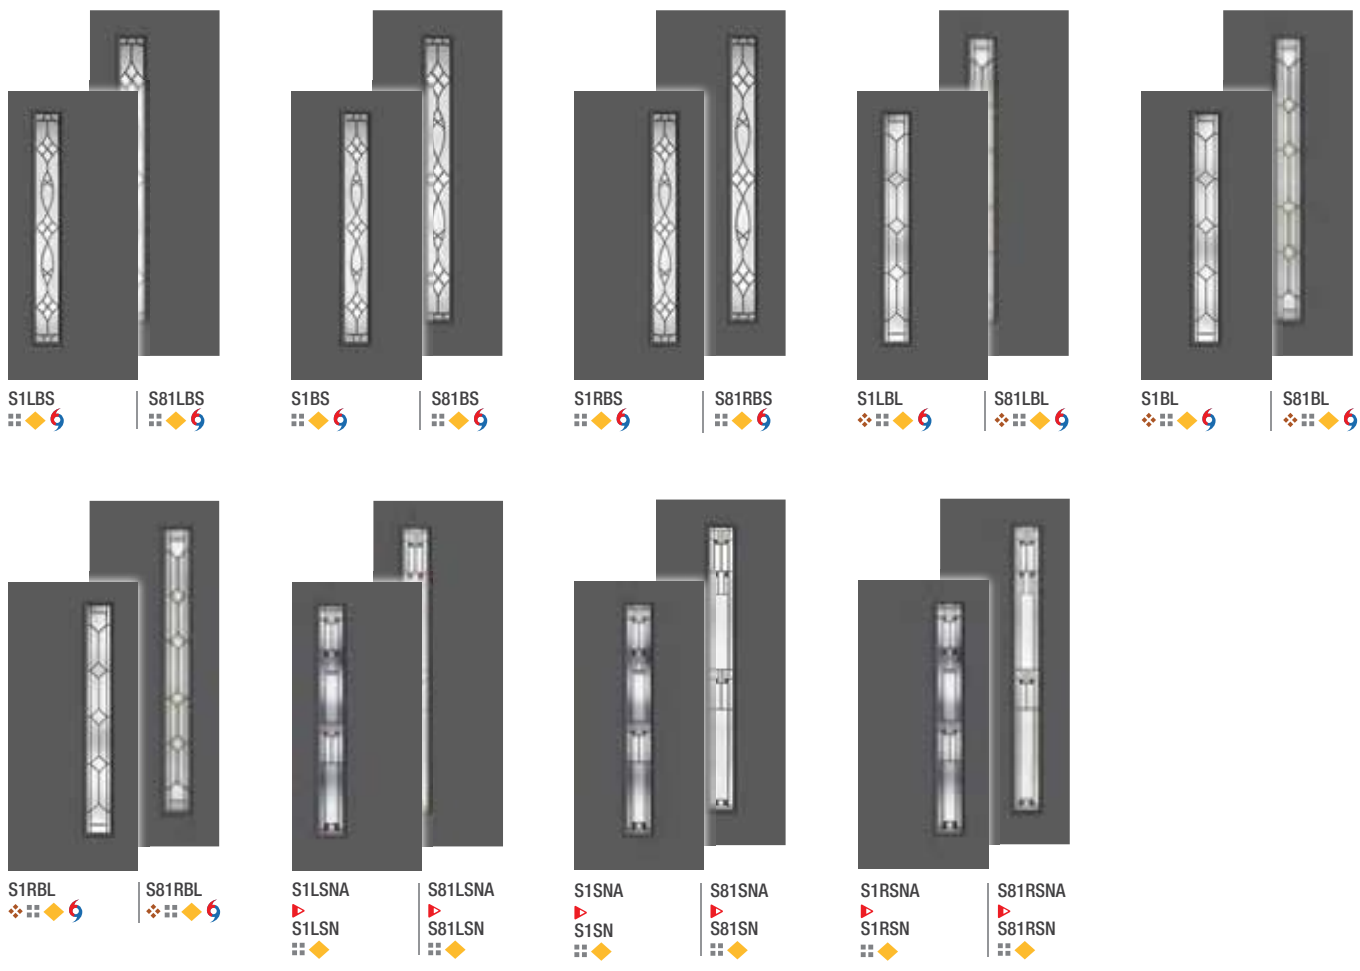

Línea

Note: Product images show exterior side of door.

Línea *Continues on next page.*

1. **Options Key**
2. Brass Caming (1A)
   - Brushed Nickel Caming (1C)
   - Black Nickel Caming (1D)
   - ⑨ WBDR / HVHZ Options

1. **Features Key**
2. Art Glass / Black Nickel Caming (1D)
   - ★ Low-E Glass (LE)

1. **Privacy Glass**
2. XJ = Chinchilla Glass
   - XR = Rainglass
   - XN = Granite Glass
   - XC = Chord Glass