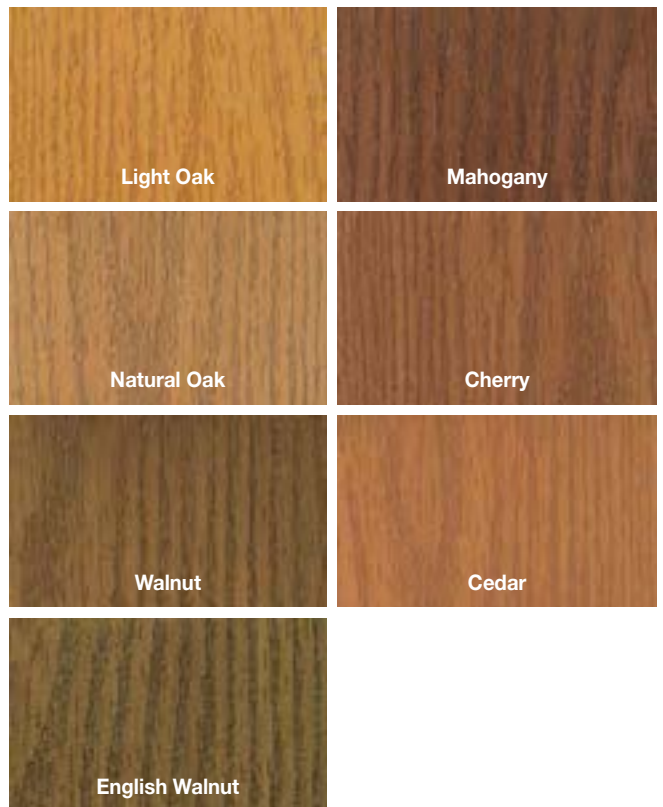

Fiber-Classic® Oak Collection™