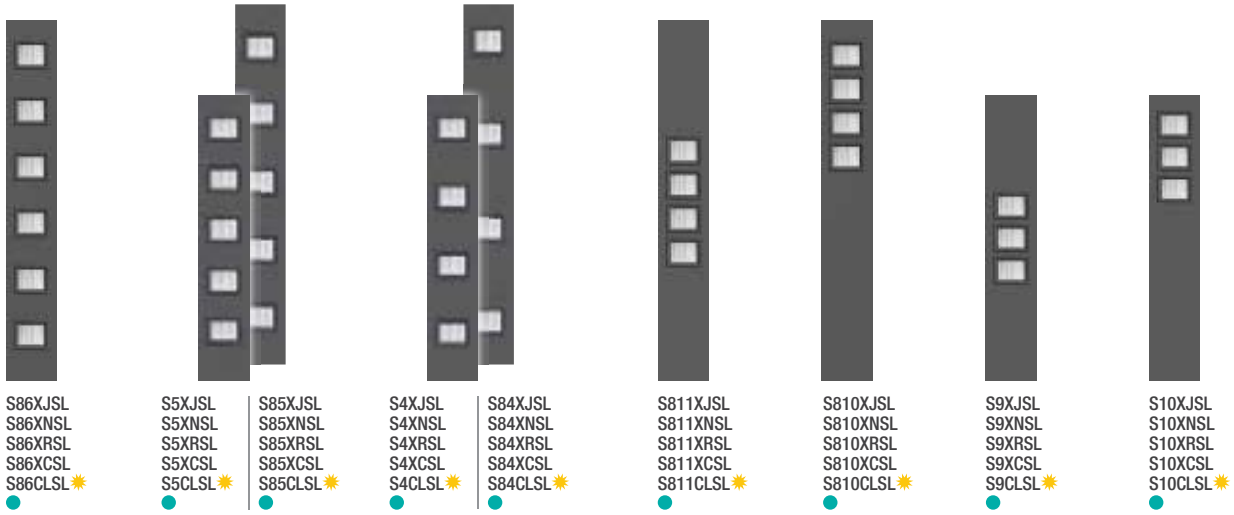

Sidelites *Continued*

Note: Product images show exterior side of door.

Wood-Grained Fiberglass: Mahogany or Oak (Shown in Light Oak stain.)	Smooth Fiberglass	Steel

It's your decision, by design.
Select a look for the door and sidelites. Choose a material. Find an available product design to complete the statement. Stain or paint it any color. Explore all the possible combinations at www.thermatru.com/pulse.

Options Key ● Vented Sidelite (No Impact) (6'8" & 8'0" in 14") (6'8" full-lite only in 12")	Features Key ☀ Low-E Glass (LE)	Privacy Glass - XJ = Chinchilla Glass - XN = Granite Glass - XR = Rainglass - XC = Chord Glass

Note: Door and sidelite styles shown in smooth fiberglass. To see styles in other material choices, go to www.thermatru.com/pulse.

Note: See page 261 for important product details that may help with your purchase decision.

Top: Pulse Echo, Chord Glass, Door – S4XC

Right Page: Pulse Línea, Sedona Glass, Doors – S1SN