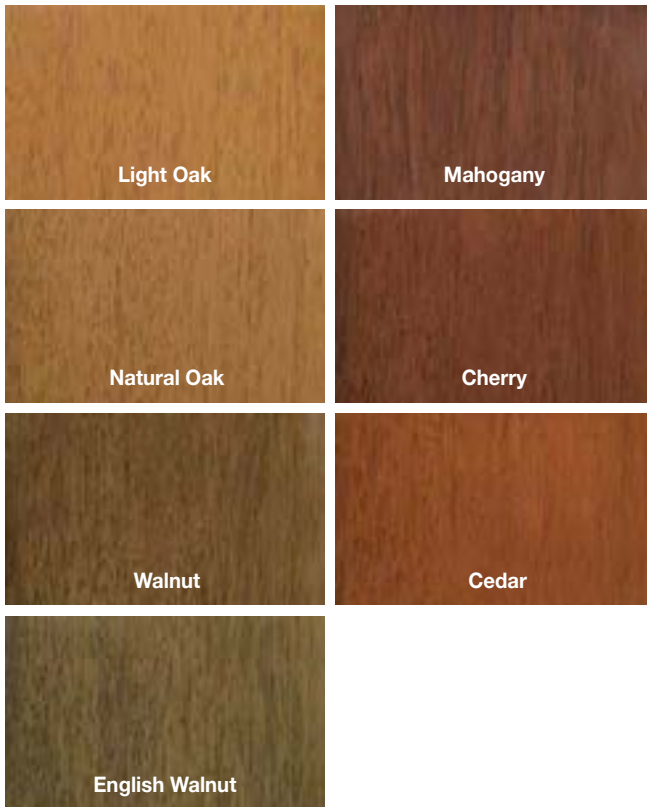

Classic-Craft® Rustic Collection™