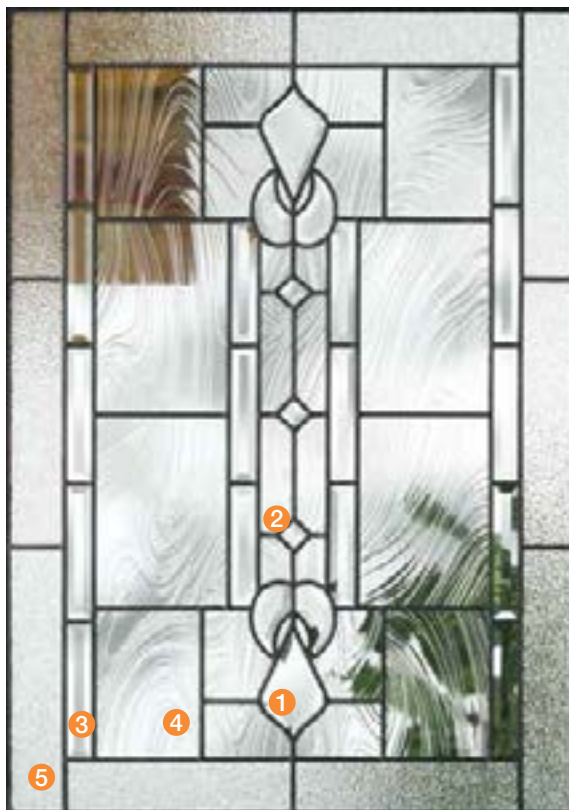

Black Nickel