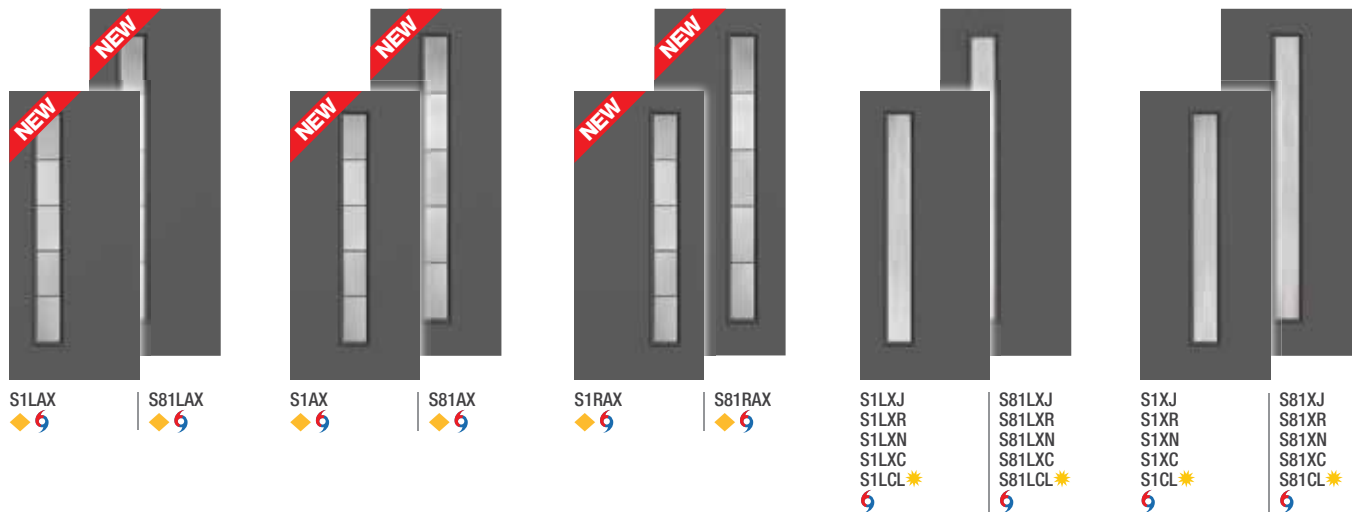

It's your decision, by design.
Select a look for the door and sidelites. Choose a material. Find an available glass design to complete the statement. Stain or paint it any color. Explore all the possible combinations at www.thermatru.com/pulse.

1. **Options Key**
2. ❖ Brass Caming (1A)
   - ⊞ Brushed Nickel Caming (1C)
   - Black Nickel Caming (1D)
   - ◻ Red Waterglass / Brushed Nickel Caming (1C)

- Red Waterglass / Black Nickel Caming (1D)
- Granite Glass / Brushed Nickel Caming (1C)
- ⦿ Granite Glass / Black Nickel Caming (1D)

⚡ WBDR / HVHZ Options

1. **Features Key**
2. ✘ Wrought Iron (1W)
   - ☀ Low-E Glass (LE)

1. **Privacy Glass**
2. XJ = Chinchilla Glass
   - XR = Rainglass
   - XN = Granite Glass
   - XC = Chord Glass