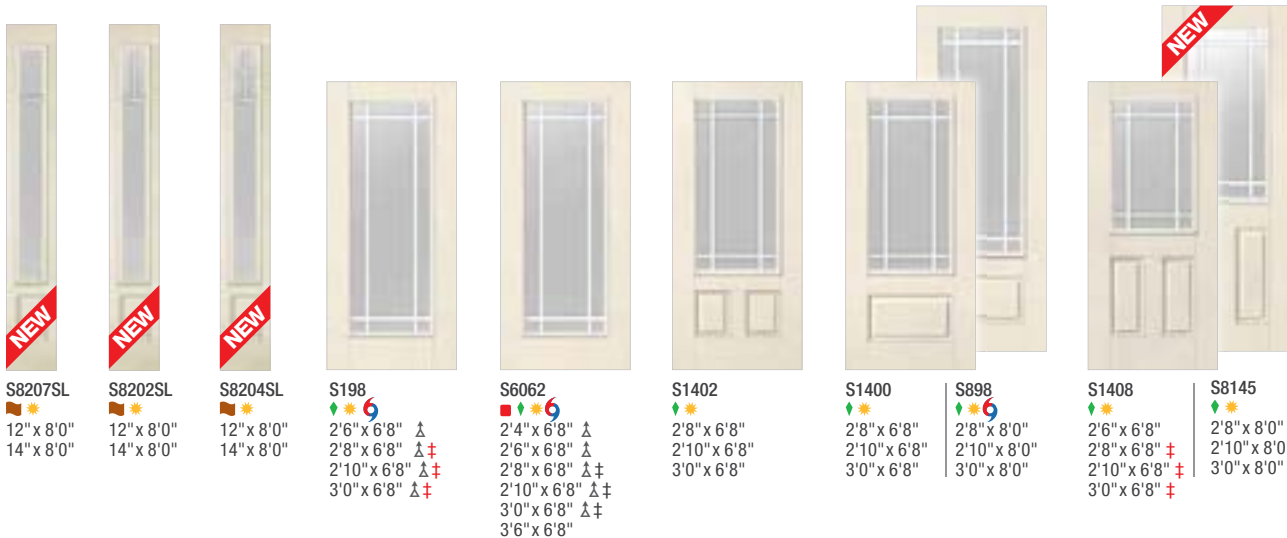

S8207SL ♦ ★ 12" x 8'0" 14" x 8'0"	S8202SL ♦ ★ 12" x 8'0" 14" x 8'0"	S8204SL ♦ ★ 12" x 8'0" 14" x 8'0"	S198 ♦ ● 2'6" x 6'8" † 2'8" x 6'8" † ‡ 2'10" x 6'8" † ‡ 3'0" x 6'8" † ‡	S6062 ♦ ● 2'4" x 6'8" † 2'6" x 6'8" † 2'8" x 6'8" † ‡ 2'10" x 6'8" † ‡ 3'0" x 6'8" † ‡ 3'6" x 6'8"	S1402 ♦ ★ 2'8" x 6'8" 2'10" x 6'8" 3'0" x 6'8"	S1400 ♦ ★ 2'8" x 6'8" 2'10" x 6'8" 3'0" x 6'8"	S898 ♦ ● 2'8" x 8'0" 2'10" x 8'0" 3'0" x 8'0"	S1408 ♦ ★ 2'6" x 6'8" 2'8" x 6'8" † 2'10" x 6'8" † ‡ 3'0" x 6'8" † ‡	S8145 ♦ ★ 2'8" x 8'0" 2'10" x 8'0" 3'0" x 8'0"