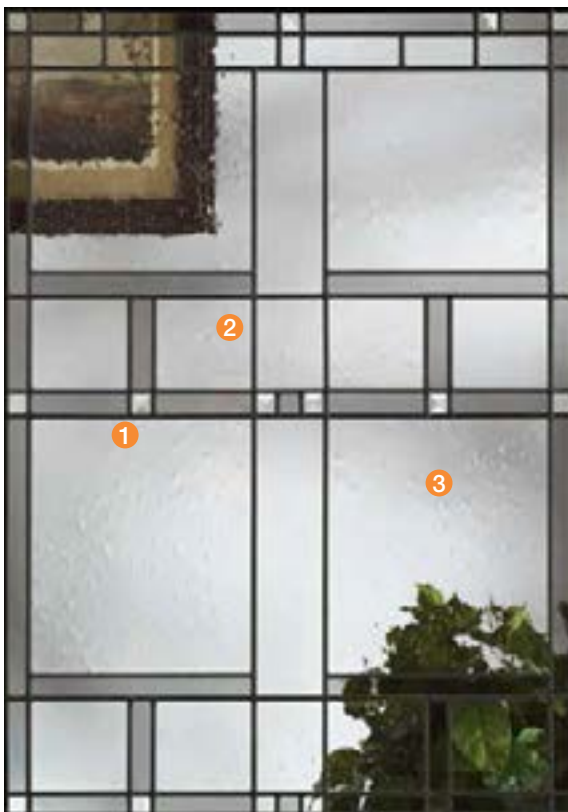

Homeward™

The balanced Mission-style pattern of Homeward invites light to cascade through its distinctive ① clear bevels, ② seeded glass and ③ gray artique glass.

An ideal complement for a Transitional home design.

Available in:
American Style Collection™
NEW Mahogany Collection™
NEW Rustic Collection™
NEW Oak Collection™
Canvas Collection.

Black Nickel