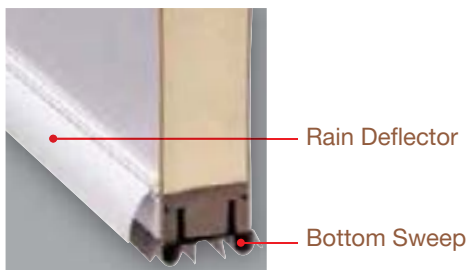

Bottom of door; exterior view.