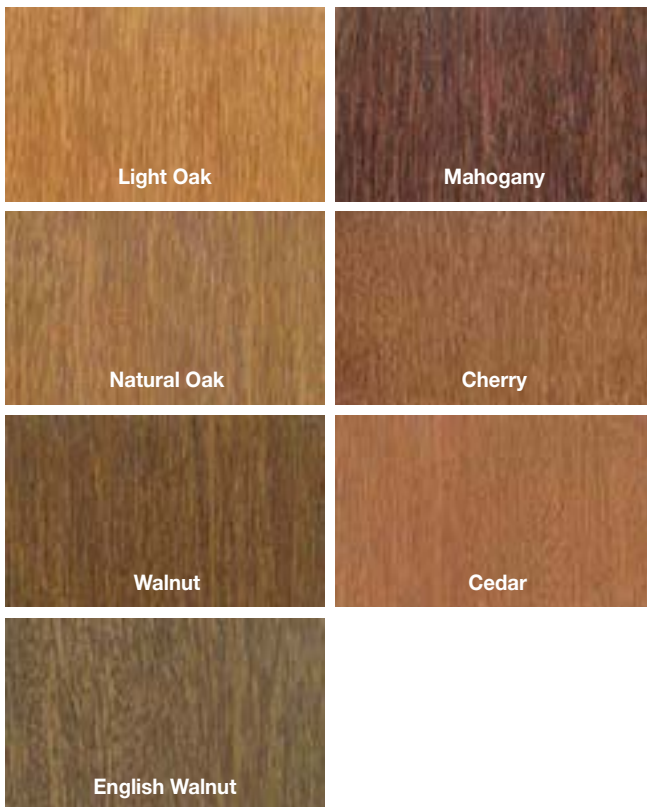

Fiber-Classic® Mahogany Collection™