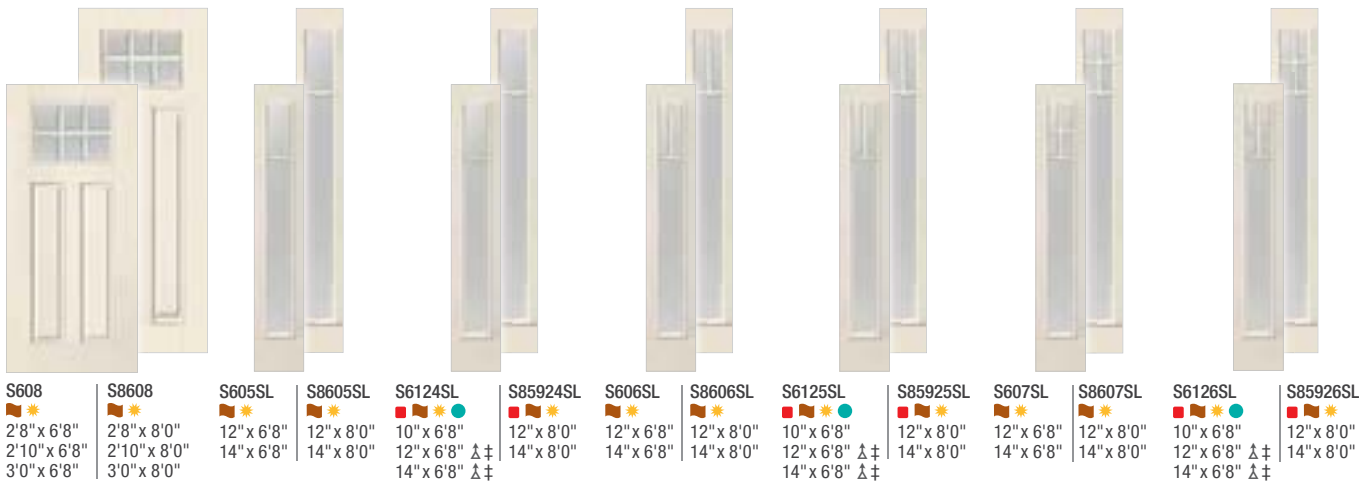

S608 ♦ ★ 2'8" x 6'8" 2'10" x 6'8" 3'0" x 6'8"	S8608 ♦ ★ 2'8" x 8'0" 2'10" x 8'0" 3'0" x 8'0"	S605SL ♦ ★ 12" x 6'8" 14" x 6'8"	S8605SL ♦ ★ 12" x 8'0" 14" x 8'0"	S6124SL ♦ ★ ● 10" x 6'8" 12" x 6'8" † ‡ 14" x 6'8" † ‡	S85924SL ♦ ★ ● 12" x 8'0" 14" x 8'0"	S606SL ♦ ★ 12" x 6'8" 14" x 6'8"	S8606SL ♦ ★ 12" x 8'0" 14" x 8'0"	S6125SL ♦ ★ ● 10" x 6'8" 12" x 6'8" † ‡ 14" x 6'8" † ‡	S85925SL ♦ ★ ● 12" x 8'0" 14" x 8'0"	S607SL ♦ ★ 12" x 6'8" 14" x 6'8"	S8607SL ♦ ★ 12" x 8'0" 14" x 8'0"	S6126SL ♦ ★ ● 10" x 6'8" 12" x 6'8" † ‡ 14" x 6'8" † ‡	S85926SL ♦ ★ ● 12" x 8'0" 14" x 8'0"