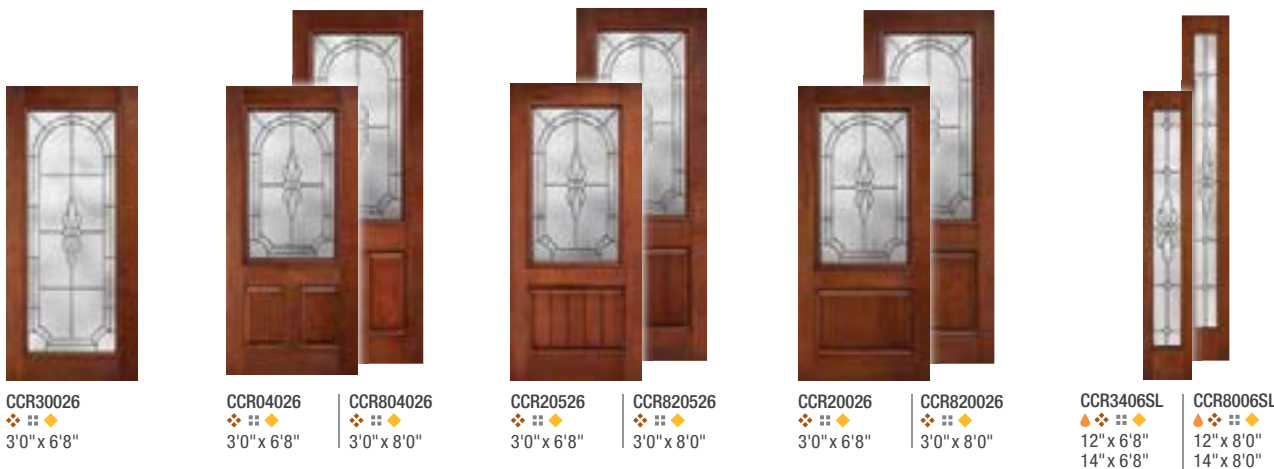

Cambridge™

CBHRT
◆ ■ ■ ◆
3'0" door + (2) 12" sidelites
3'0" door + (2) 14" sidelites
Continuous / Boxed Sill Systems

CC090T
◆ ■ ■ ◆
3'0" door + (2) 12" sidelites
3'0" door + (2) 14" sidelites
Continuous Sill Systems Only

CC920T
◆ ■ ■ ◆
3'0" door + (2) 12" sidelites
3'0" door + (2) 14" sidelites
Continuous Sill Systems Only

CC900T
◆ ■ ■ ◆
3'0" Door Only

Options Key

- Brass Caming (1A)
- ■ Brushed Nickel Caming (1C)
- Black Nickel Caming (1D)

Features Key

- Flush-Glazed Glass (FG)
- ✗ Wrought Iron (1W)