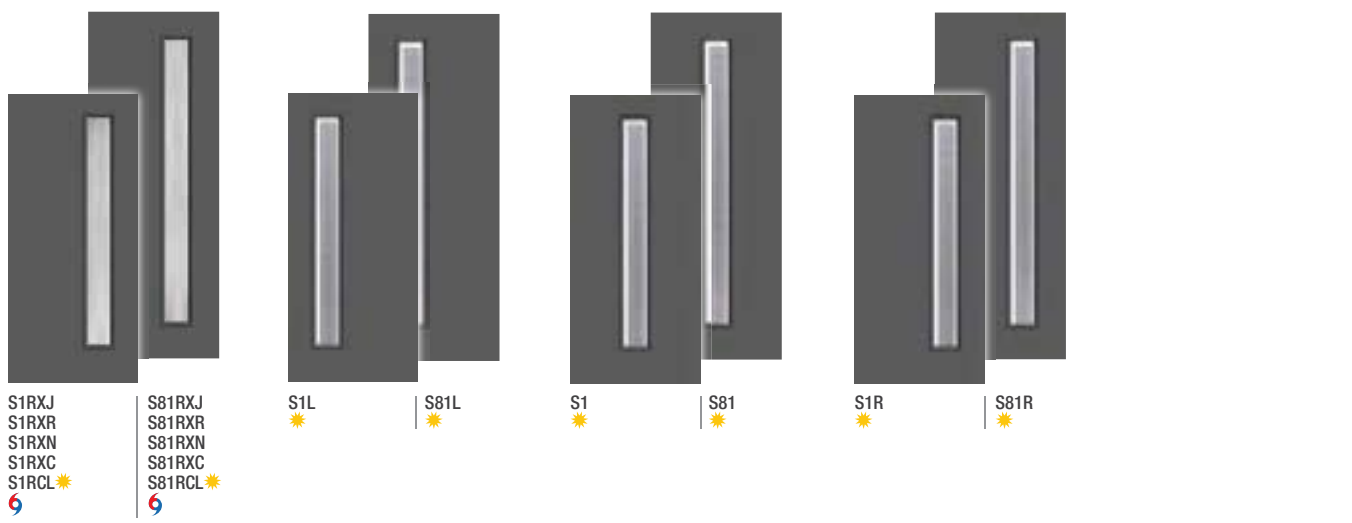

It's your decision, by design.
Select a look for the door and sidelites. Choose a material. Find an available glass design to complete the statement. Stain or paint it any color. Explore all the possible combinations at www.thermatru.com/pulse.

1. **Options Key**
2. ❖ Brass Caming (1A)
   - ⊞ Brushed Nickel Caming (1C)
   - Black Nickel Caming (1D)
   - ◻ Red Waterglass / Brushed Nickel Caming (1C)

- Red Waterglass / Black Nickel Caming (1D)
- Granite Glass / Brushed Nickel Caming (1C)
- ⦿ Granite Glass / Black Nickel Caming (1D)

⚡ WBDR / HVHZ Options

1. **Features Key**
2. ✘ Wrought Iron (1W)
   - ☀ Low-E Glass (LE)

1. **Privacy Glass**
2. XJ = Chinchilla Glass
   - XR = Rainglass
   - XN = Granite Glass
   - XC = Chord Glass