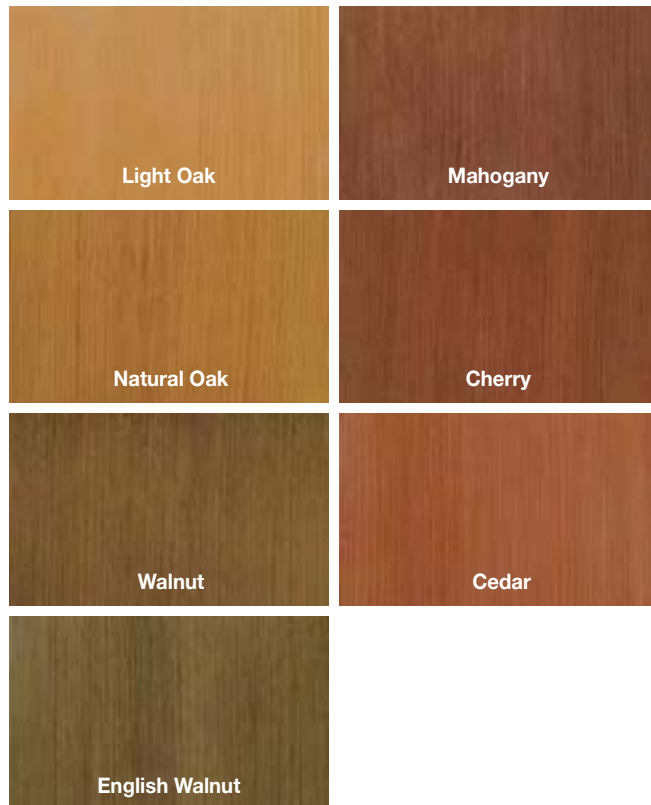

Classic-Craft® American Style Collection™