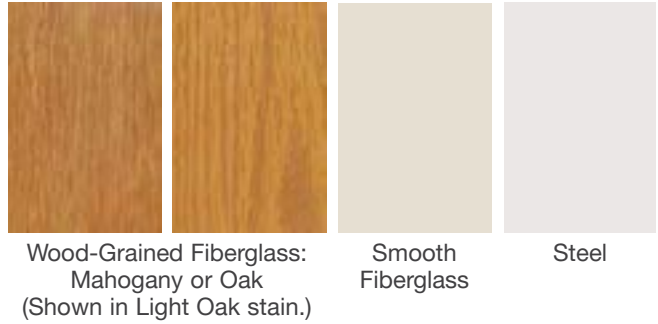

2 Choose a MATERIAL.

Each style is available in any of these material choices.