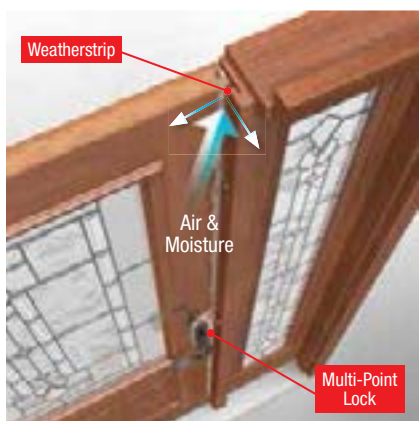

- 3 Hinges** position the **door** to properly compress the **weatherstrip** to help form a tight, even seal against air and moisture infiltration when the door closes.

- 4 Weatherstrip** is specifically engineered in a variety of profiles to provide the best possible fit with our door systems, helping to deliver a precise seal between the **door and frame**.