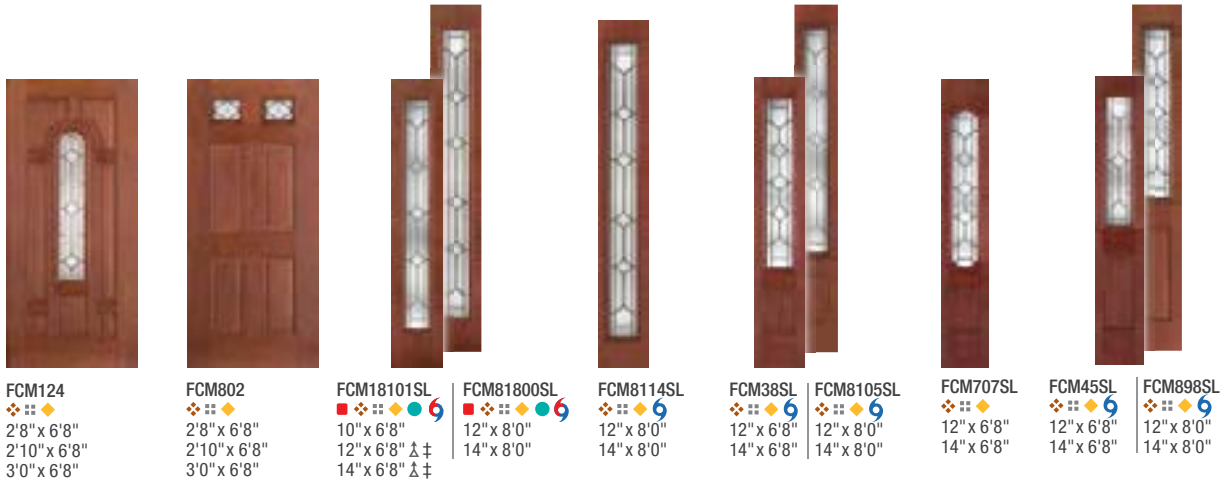

### Features Key

- No Stile Lines

**Crystalline™** *Continued*

<b>FCM124</b> ❖ ❖ ❖ 2'8" x 6'8" 2'10" x 6'8" 3'0" x 6'8"	<b>FCM802</b> ❖ ❖ ❖ 2'8" x 6'8" 2'10" x 6'8" 3'0" x 6'8"	<b>FCM18101SL</b> ❖ ❖ ❖ ❖ ❖ ❖ 10" x 6'8" 12" x 6'8" ‡ 14" x 6'8" ‡	<b>FCM81800SL</b> ❖ ❖ ❖ ❖ ❖ ❖ 12" x 8'0" 14" x 8'0"	<b>FCM8114SL</b> ❖ ❖ ❖ ❖ 12" x 8'0" 14" x 8'0"	<b>FCM38SL</b> ❖ ❖ ❖ ❖ 12" x 6'8" 14" x 6'8"	<b>FCM8105SL</b> ❖ ❖ ❖ ❖ 12" x 8'0" 14" x 8'0"	<b>FCM707SL</b> ❖ ❖ ❖ ❖ 12" x 6'8" 14" x 6'8"	<b>FCM45SL</b> ❖ ❖ ❖ ❖ 12" x 6'8" 14" x 6'8"	<b>FCM898SL</b> ❖ ❖ ❖ ❖ 12" x 8'0" 14" x 8'0"
--	--	--	--	---	---	---	--	---	--