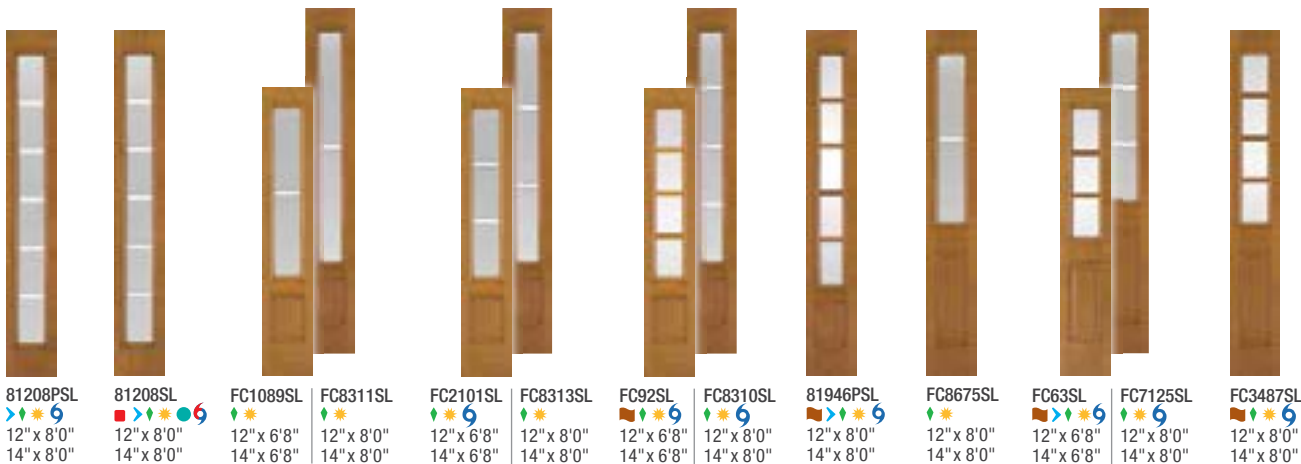

Clear Glass with Divided Lites *Continues on next page.*

Options Key

- ▶♦☀️ Simulated Divided Lites (SDL)***
- ▶♦ Flat White Grilles Between Glass Only (GBGFW)
- ▶♦ Flat or Contour, White or Color Grilles Between Glass (GBGF/GBGC)
- Removable Wood Grilles (RG)
- Fixed Grilles (FXG)
- Vented Sidelite (No Impact) (6'6" & 6'8" only in 12" & 14" (8'0" only in 14"))
- ☀️ Low-E Glass (LE)
- 🌀 WBDR Options

Features Key

- 🌀 WBDR / HVHZ Options
- ▲ 6'6" Height Available
- ‡ 7'0" Height Available
- No Stile Lines
- ▽ PVC Doorlite Frame**