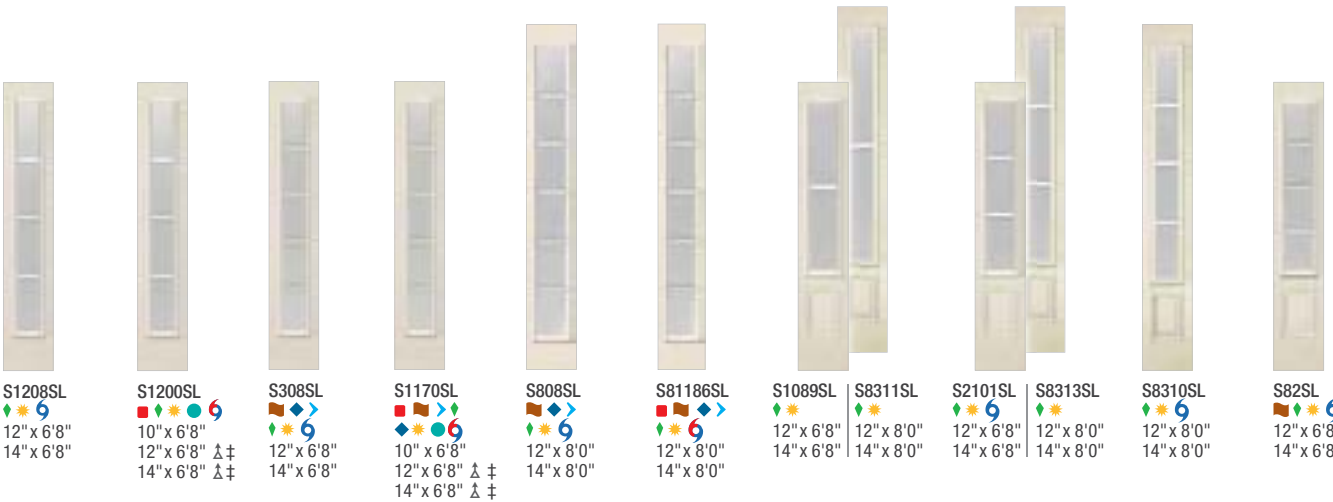

S752
◆ ✨ ‡
2'8" x 6'8" ‡
2'10" x 6'8" ‡
3'0" x 6'8" ‡

S8752
◆ ✨
2'8" x 8'0"
2'10" x 8'0"
3'0" x 8'0"

S255
◆ ✨
2'8" x 6'8"
2'10" x 6'8"
3'0" x 6'8"

S236
◆
2'6" x 6'8"
2'8" x 6'8"
2'10" x 6'8"
3'0" x 6'8"

S8317
◆
2'6" x 8'0"
2'8" x 8'0"
2'10" x 8'0"
3'0" x 8'0"

S237
◆ ✨
2'8" x 6'8"
2'10" x 6'8"
3'0" x 6'8"
(Scalloped Lite Frame)

S1209SL
◆ ✨
12" x 6'8"
14" x 6'8"

S1201SL
◆ ✨
10" x 6'8"
12" x 6'8" ‡ ‡
14" x 6'8" ‡ ‡

S1211SL
◆ ✨
12" x 6'8"
14" x 6'8"

S1202SL
◆ ✨
10" x 6'8"
12" x 6'8" ‡ ‡
14" x 6'8" ‡ ‡

S1208SL
◆ ✨ 6
12" x 6'8"
14" x 6'8"

S1200SL
◆ ✨ 6
10" x 6'8"
12" x 6'8" ‡ ‡
14" x 6'8" ‡ ‡

S308SL
◆ ✨ 6
12" x 6'8"
14" x 6'8"

S1170SL
◆ ✨ 6
10" x 6'8"
12" x 6'8" ‡ ‡
14" x 6'8" ‡ ‡

S808SL
◆ ✨ 6
12" x 8'0"
14" x 8'0"

S81186SL
◆ ✨ 6
12" x 8'0"
14" x 8'0"

S1089SL
◆ ✨
12" x 6'8"
14" x 6'8"

S8311SL
◆ ✨
12" x 8'0"
14" x 8'0"

S2101SL
◆ ✨ 6
12" x 6'8"
14" x 6'8"

S8313SL
◆ ✨
12" x 8'0"
14" x 8'0"

S8310SL
◆ ✨ 6
12" x 8'0"
14" x 8'0"

S82SL
◆ ✨ 6
12" x 6'8"
14" x 6'8"

Clear Glass with Divided Lites *Continues on next page.*

Options Key

- Simulated Divided Lites (SDL)*
- Vented Sidelite (No Impact)
  (6'6" & 6'8" only in 12" & 14")
  (8'0" only in 14")
- Flat or Contour, White or Color Grilles Between Glass (GBGF / GBGC)
- Removable Wood Grilles (RG)
- Fixed Grilles (FXG)
- ☀ Low-E Glass (LE)
- 6 WBDR Options

Features Key

- 6 WBDR / HVHZ Options
- ▲ 6'6" Height Available
- ‡ 7'0" Height Available
- ‡ NEW 7'0" Height Available
- No Stile Lines