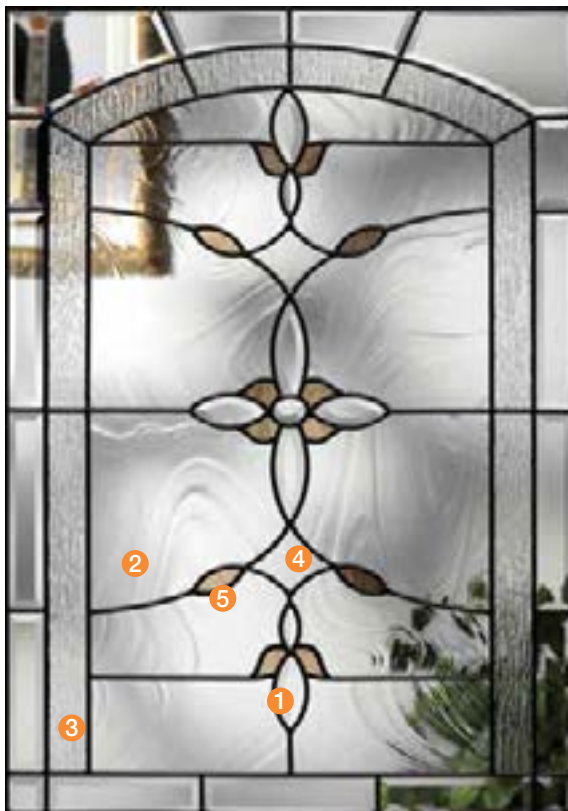

Bella™

As its name suggests, Bella's design is delicate and appealing, bringing together ① clear bevels, ② clear baroque glass, ③ rainglass, ④ seeded glass, ⑤ bronze waterglass and coming.

Available in:
Mahogany Collection™
Rustic Collection™
Oak Collection™
Canvas Collection.

1 ☐ 6 ☒ 10 ☐
Glass Privacy Rating

Black Nickel