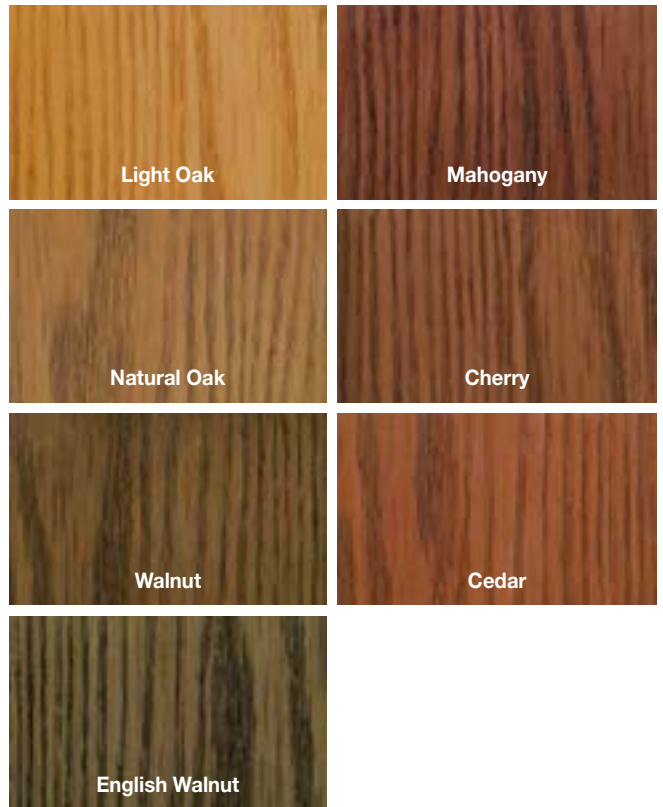

Classic-Craft® Oak Collection™