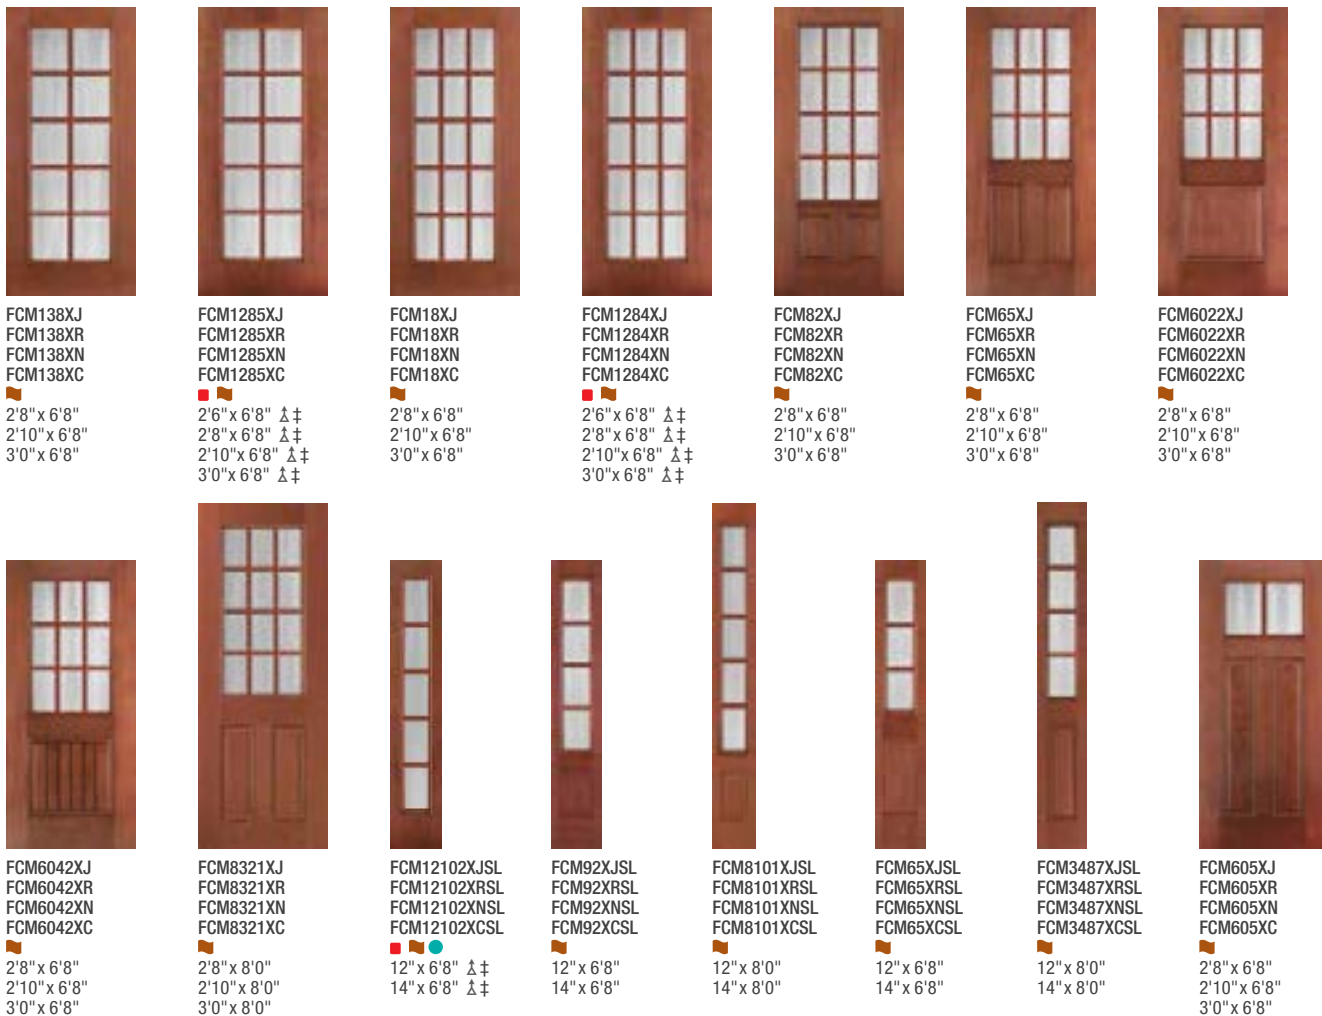

Fiber-Classic® Mahogany

FCM138XJ
FCM138XR
FCM138XN
FCM138XC
2'8" x 6'8"
2'10" x 6'8"
3'0" x 6'8"

FCM1285XJ
FCM1285XR
FCM1285XN
FCM1285XC
2'6" x 6'8" Δ‡
2'8" x 6'8" Δ‡
2'10" x 6'8" Δ‡
3'0" x 6'8" Δ‡

FCM18XJ
FCM18XR
FCM18XN
FCM18XC
2'8" x 6'8"
2'10" x 6'8"
3'0" x 6'8"

FCM1284XJ
FCM1284XR
FCM1284XN
FCM1284XC
2'6" x 6'8" Δ‡
2'8" x 6'8" Δ‡
2'10" x 6'8" Δ‡
3'0" x 6'8" Δ‡

FCM82XJ
FCM82XR
FCM82XN
FCM82XC
2'8" x 6'8"
2'10" x 6'8"
3'0" x 6'8"

FCM65XJ
FCM65XR
FCM65XN
FCM65XC
2'8" x 6'8"
2'10" x 6'8"
3'0" x 6'8"

FCM6022XJ
FCM6022XR
FCM6022XN
FCM6022XC
2'8" x 6'8"
2'10" x 6'8"
3'0" x 6'8"

FCM6042XJ
FCM6042XR
FCM6042XN
FCM6042XC
2'8" x 6'8"
2'10" x 6'8"
3'0" x 6'8"

FCM8321XJ
FCM8321XR
FCM8321XN
FCM8321XC
2'8" x 8'0"
2'10" x 8'0"
3'0" x 8'0"

FCM12102XJSL
FCM12102XRSL
FCM12102XNLSL
FCM12102XCSSL
12" x 6'8" Δ‡
14" x 6'8" Δ‡

FCM92XJSL
FCM92XRSL
FCM92XNLSL
FCM92XCSSL
12" x 6'8"
14" x 6'8"

FCM8101XJSL
FCM8101XRSL
FCM8101XNLSL
FCM8101XCSSL
12" x 8'0"
14" x 8'0"

FCM65XJSL
FCM65XRSL
FCM65XNLSL
FCM65XCSSL
12" x 6'8"
14" x 6'8"

FCM3487XJSL
FCM3487XRSL
FCM3487XNLSL
FCM3487XCSSL
12" x 8'0"
14" x 8'0"

FCM605XJ
FCM605XR
FCM605XN
FCM605XC
2'8" x 6'8"
2'10" x 6'8"
3'0" x 6'8"

Privacy Glass with Divided Lites *Continues on next page.*

Options Key

- Simulated Divided Lites (SDL)*
- Vented Sidelite (No Impact)
  (6'6" & 6'8" only in 12" & 14")
  (8'0" only in 14")

- WBDR Options
- WBDR / HVHZ Options
- 6'6" Height Available

- 7'0" Height Available
- NEW 7'0" Height Available
- Flush-Glazed Glass (FG)

Features Key

- No Stile Lines

Optional Dentil Shelf*