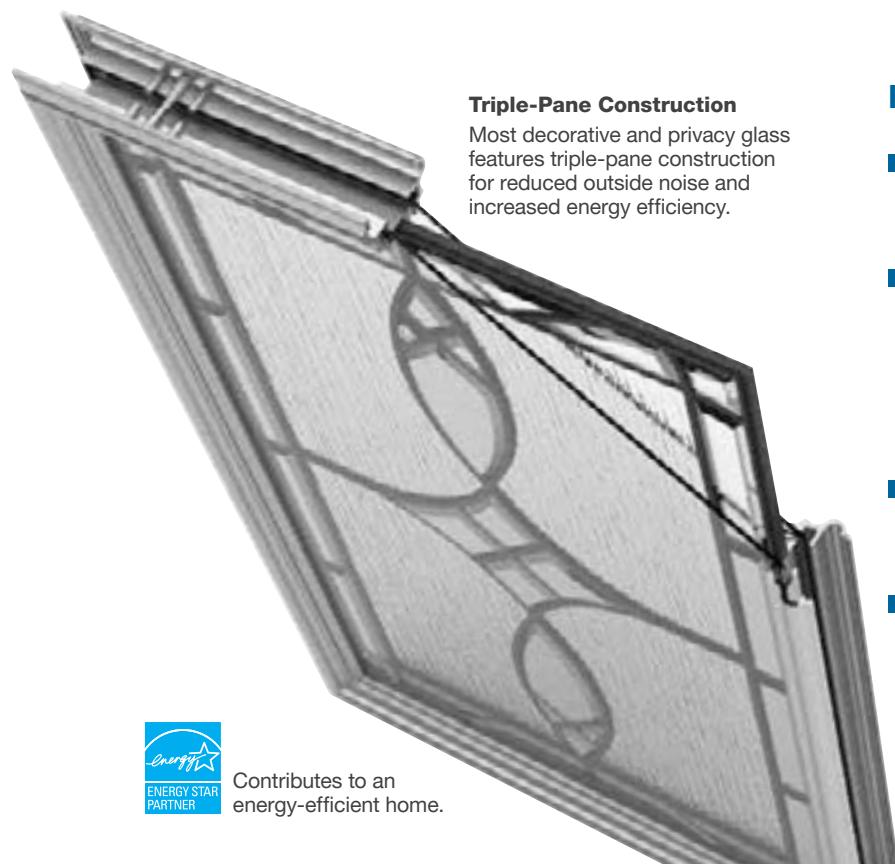

Doors come to life with Therma-Tru® glass.

More than 10%  
wider glass\*

**Classic-Craft  
Premium Glass**

**Standard Glass**

\*Compared to other standard fiberglass doors.  
Note: See your Therma-Tru seller or visit [www.thermatru.com](http://www.thermatru.com) for details on ENERGY STAR qualified products.

## Classic-Craft® Premium Entryways

- An exclusive collection of 13 decorative glass families, starting on page 32.
- Close attention to detail produces truly distinctive designs you won't find anywhere else.
- More than 10% wider glass\* welcomes more light into the home and creates a distinctive entryway.
- Fiberglass lite frames are made with the same material as the door to blend seamlessly with the rest of the entryway when stained or painted.
- All sidelites are made with flush-glazed glass for a truly seamless, consistent appearance.
- All clear glass options are Low-E, providing long-term energy efficiency.

#### Triple-Pane Construction

Most decorative and privacy glass features triple-pane construction for reduced outside noise and increased energy efficiency.

#### Fiber-Classic® & Smooth-Star® Doors

- A portfolio of 16 interchangeable decorative glass designs, starting on page 110.
- Standard 22" glass width with Lip-lite frame and flush-glazed options with 25"–27" glass width invite light into the home for a more brilliant interior. See page 169 for flush-glazed options.
- Lip-lite frames are heat and fade resistant, and suitable for use with a storm door.
- Low-E glass is available for internal blinds, divided lites and clear glass, providing exceptional energy efficiency.