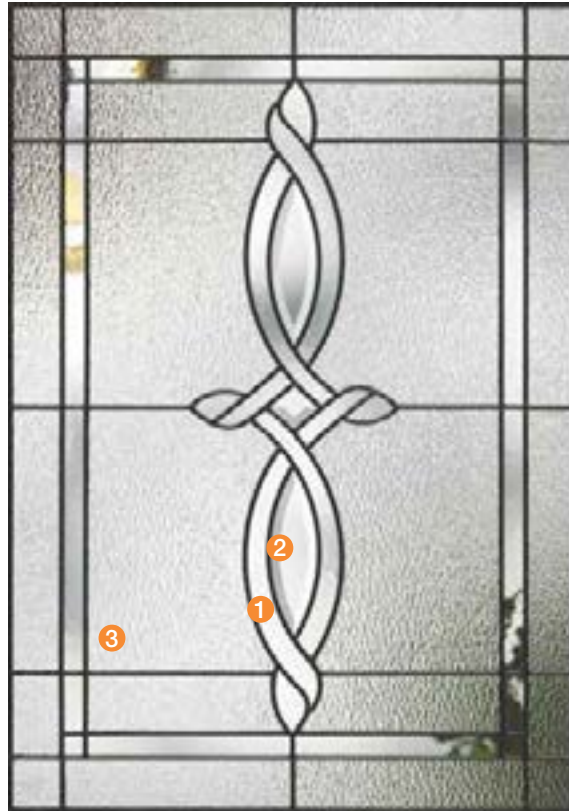

Longford™

The traditional design of Longford integrates a hint of a Celtic knot with ① seeded glass, ② clear bevels, ③ granite glass and coming. A timeless design ideal for entries where modest privacy is desired.

Available in:
Mahogany Collection™
Rustic Collection™
Canvas Collection.

1 8 10
Glass Privacy Rating

Black Nickel