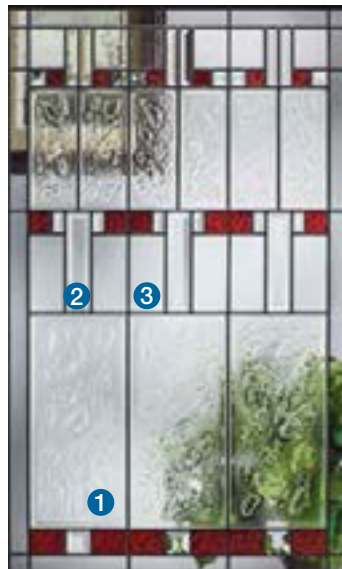

Black Nickel

Art Glass /
Black Nickel