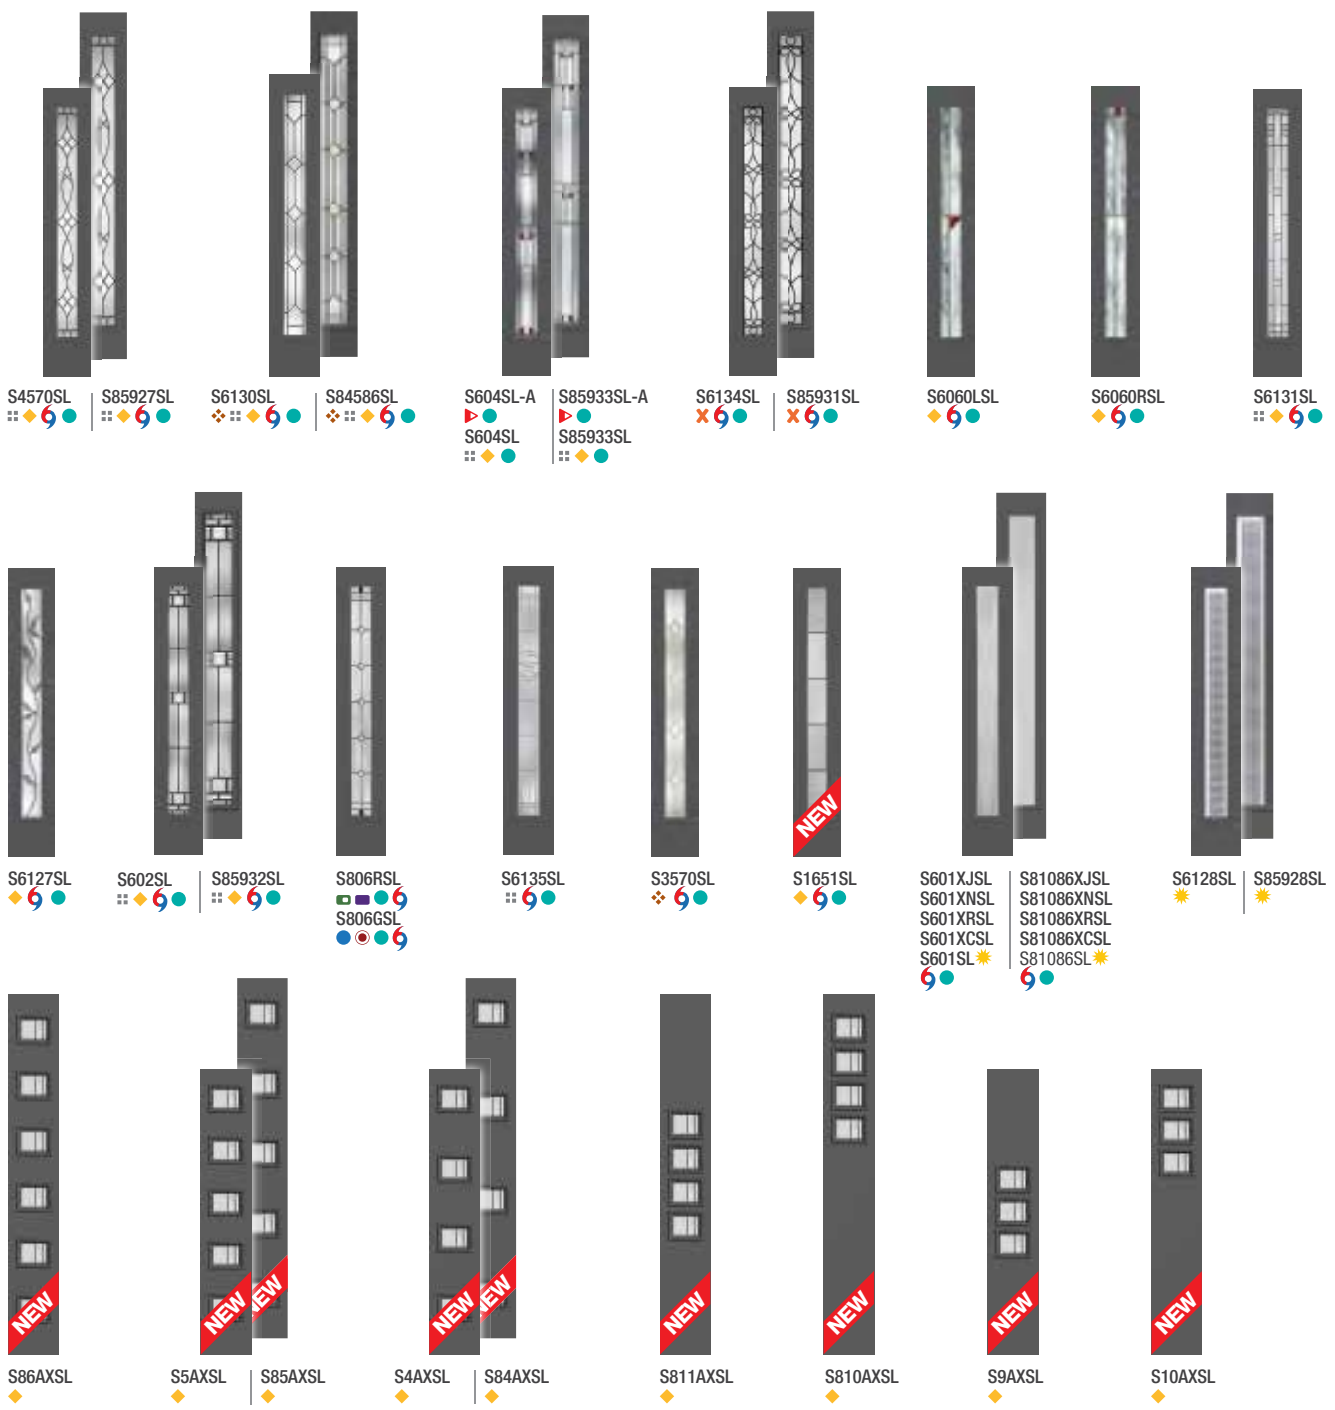

Sidelites

Note: Product images show exterior side of door.

Sidelites *Continue on next page.*

Wood-Grained Fiberglass: Mahogany or Oak (Shown in Light Oak stain.)	Smooth Fiberglass	Steel

It's your decision, by design.
Select a look for the door and sidelites. Choose a material. Find an available glass design to complete the statement. Stain or paint it any color. Explore all the possible combinations at www.thermatru.com/pulse.

1. **Options Key**
2. Brass Caming (1A)
   - ▣ Brushed Nickel Caming (1C)
   - Black Nickel Caming (1D)
   - Red Waterglass / Brushed Nickel Caming (1C)

- Red Waterglass / Black Nickel Caming (1D)
- Granite Glass / Brushed Nickel Caming (1C)
- Granite Glass / Black Nickel Caming (1D)

- ★ Low-E Glass (LE)
- Vented Sidelite (No Impact) (6'8" & 8'0" in 14") (6'8" full-lite only in 12")
- ⌚ WBDR / HVHZ Options

1. **Features Key**
2. Art Glass / Black Nickel Caming (1D)
   - ✕ Wrought Iron (1W)

1. **Privacy Glass**
2. XJ = Chinchilla Glass
   - XN = Granite Glass
   - XR = Rainglass
   - XC = Chord Glass