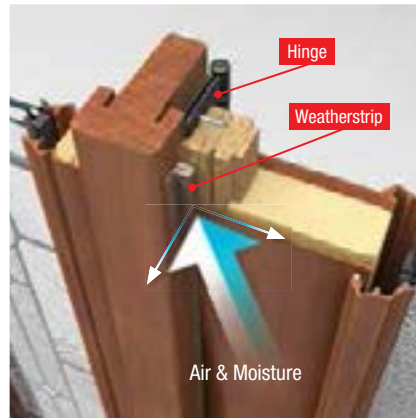

1. **3 Hinges** position the **door** to properly compress the **weatherstrip** to help form a tight, even seal against air and moisture infiltration when the door closes.